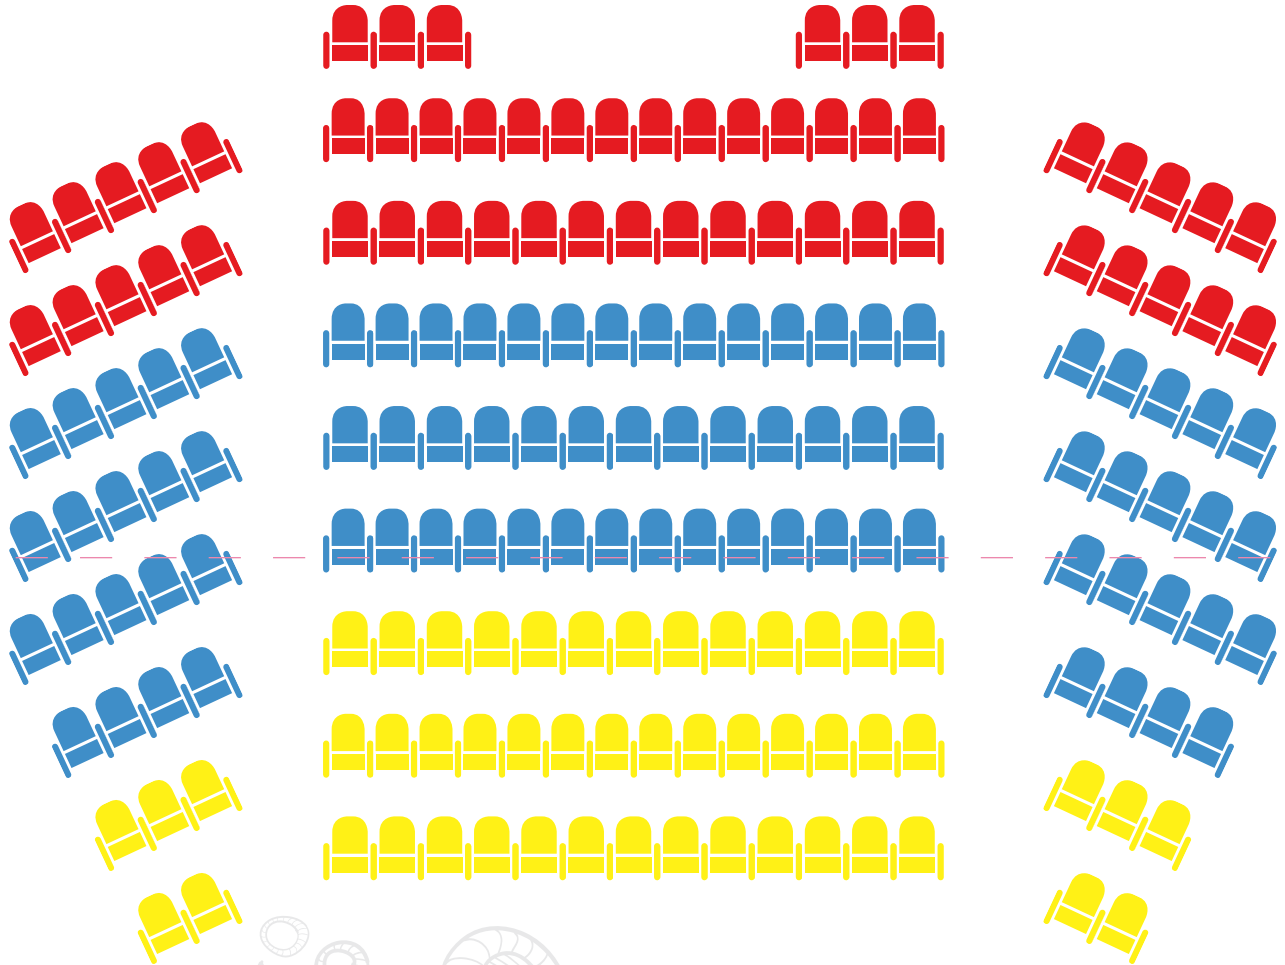

NEW YORK-PRESBYTERIAN QUEENS TAKE A SEAT

SEATING PLAN

**Yellow**

Underwriter  
\$2,500

**Blue**

Benefactor  
\$1,000

**Red**

Patron  
\$500